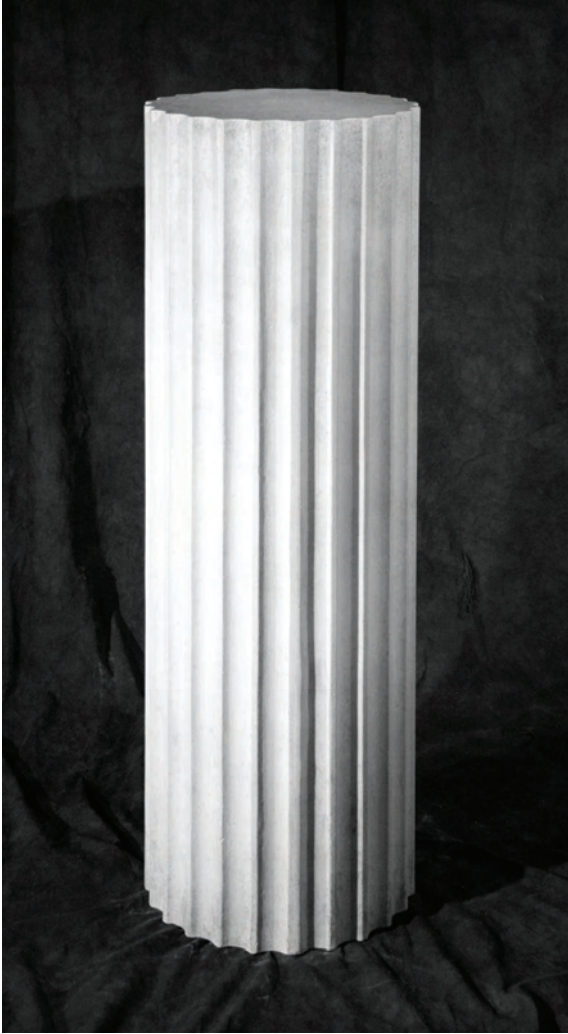

Rincón Pedestal

D0100

19" width x 19" depth x 42" height

STONE YARD, INC.

8980 Crestmar Point • San Diego, CA 92121, USA • 858.586.1580, fax 858.586.1426 • www.stoneyardinc.com

Kensington Pedestal

D2300

19.50" width x 19.50" depth x 48" height

D2402

24" base diameter x 53.50" height

STONE YARD, INC.

8980 Crestmar Point • San Diego, CA 92121, USA • 858.586.1580, fax 858.586.1426 • www.stoneyardinc.com

Vinoy Pedestal

D2700

20" width x 20" depth x 40" height

STONE YARD, INC.

8980 Crestmar Point • San Diego, CA 92121, USA • 858.586.1580, fax 858.586.1426 • www.stoneyardinc.com

Mansilla Square Pedestal

D3900

18" width x 18" depth x 40" height

STONE YARD, INC.

8980 Crestmar Point • San Diego, CA 92121, USA • 858.586.1580, fax 858.586.1426 • www.stoneyardinc.com

Fluted Pedestal

D2804

18" diameter x 54" height
18" diameter at top

Billet Pedestal

D2904

18" diameter x 54" height
18" diameter at top

STONE YARD, INC.

8980 Crestmar Point • San Diego, CA 92121, USA • 858.586.1580, fax 858.586.1426 • www.stoneyardinc.com