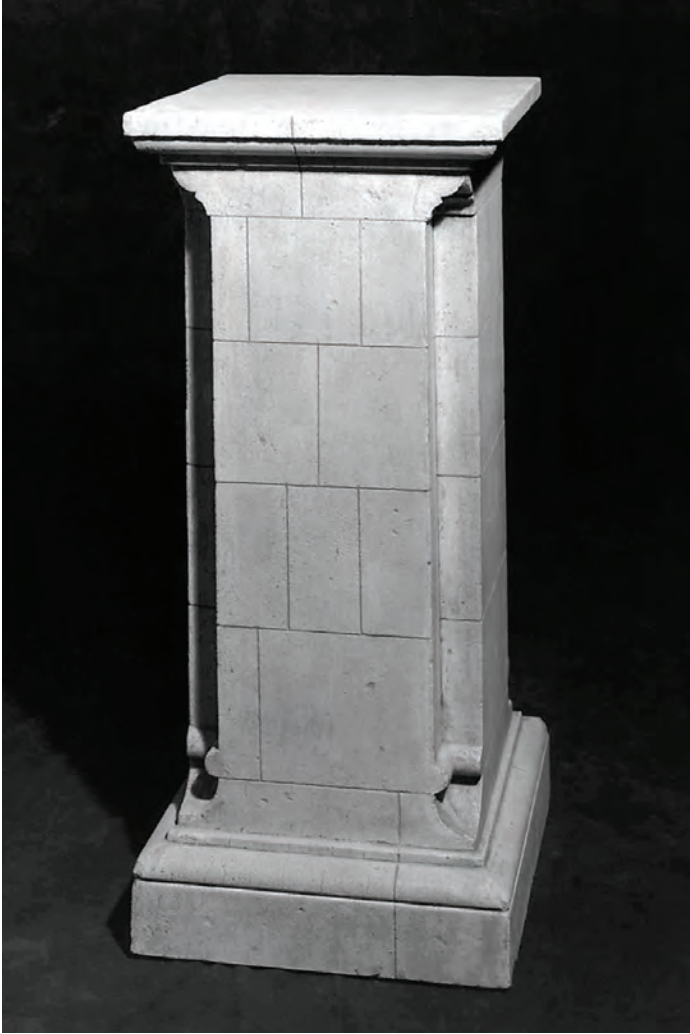

Rincón Pedestal

D0100

19" width x 19" depth x 42" height

STONE YARD, INC.

8980 Crestmar Point • San Diego, CA 92121, USA • 858.586.1580, fax 858.586.1426 • www.stoneyardinc.com

Kensington Pedestal

D2300

19.50" width x 19.50" depth x 48" height

STONE YARD, INC.

8980 Crestmar Point • San Diego, CA 92121, USA • 858.586.1580, fax 858.586.1426 • www.stoneyardinc.com

Antibes Pedestal

D2400

18" base diameter x 48" height

D2401

20.50" base diameter x 50" height

D2402

24" base diameter x 53.50" height

STONE YARD, INC.

8980 Crestmar Point • San Diego, CA 92121, USA • 858.586.1580, fax 858.586.1426 • www.stoneyardinc.com

Vinoy Pedestal

D2700

20" width x 20" depth x 40" height

STONE YARD, INC.

8980 Crestmar Point • San Diego, CA 92121, USA • 858.586.1580, fax 858.586.1426 • www.stoneyardinc.com

Mansilla Square Pedestal

D3900

18" width x 18" depth x 40" height

STONE YARD, INC.

8980 Crestmar Point • San Diego, CA 92121, USA • 858.586.1580, fax 858.586.1426 • www.stoneyardinc.com